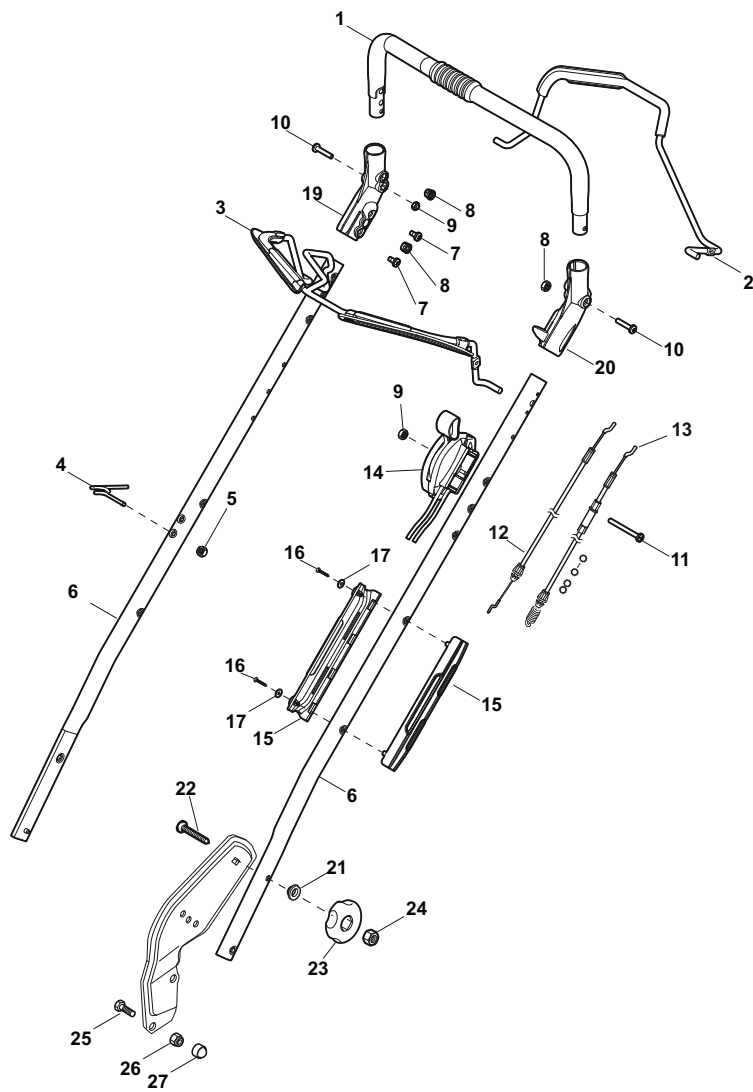

Fig.	Quantity	Part No	Description	Notes
3	1	381003472/0	Lever, Engine Brake	Black
1	1	381006670/2	Handle Tube	
2	1	381003349/0	Lever, Driving	
3	1	381003344/0	Lever, Engine Brake	Red
4	1	122430309/0	Spring	
5	1	112154330/0	Nut	
6	2	381007046/0	Handle Black Upper Part Dmxdp	
6	2	381007047/0	Handle Grey Upper Part	
7	4	112735662/1	Screw	
8	4	322041967/1	Bushing	
9	3	112154510/0	Nut	
10	2	112728721/0	Screw	
11	1	112727786/0	Screw	
12	1	181030077/0	Cable, Thread Engine Brake	
13	1	381030078/0	Cable Rear Drive	
14	1	181007145/0	Throttle Cable	B&S Engine
14	1	181007199/0	Throttle Cable	Honda / GGP Engine
15	2	322806644/0	Protection	
16	2	112727812/0	Screw	
17	2	112523000/1	Washer	
19	1	322488301/0	Joint Sleeve Grey Right	
20	1	322488303/0	Joining Sleeve Grey Left	
21	2	122671651/0	Washer	
22	2	112819105/0	Screw	
23	2	322399804/1	Nut	
24	2	112293200/0	Nut	
25	2	112793301/0	Screw	
26	2	112155000/0	Nut	
27	2	118203854/0	Screw	

Fig.	Quantity	Part No	Description	Notes
1	2	112608600/0	Seeger	
2	1	122570120/1	Pinion Left	
3	2	122120105/1	Ring Gear	
4	2	322600268/0	Protection, Wheel	
5	1	122570110/1	Pinion Right	
6	2	112608600/0	Seeger	
7	2	119216035/0	Bearing	
8	1	381302867/0	Axle, Rear Wheels	
9	2	122753000/0	Pin	
10	1	181003079/1	Gear Box (Black)	(GT)
10	1	181003082/1	Gear Box Bi.Ci.Di (Grey)	(Bi. Ci. Di.)
11	1	122601909/0	Pulley	
12	1	112645705/0	Elastic Pin	
13	1	122033281/0	Adjustment Rod	
14	1	122041957/1	Bushing	
15	1	122450063/0	Spring	
16	1	322680009/0	Washer	
17	1	112154510/0	Nut	
18	1	122110230/0	Hub Cover	
19	1	135064150/0	Belt	