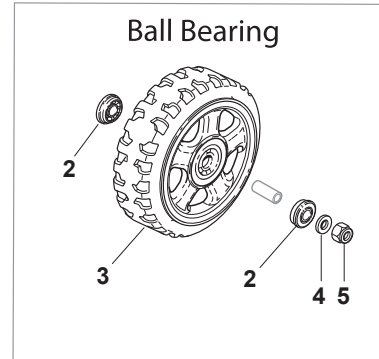

Spark Aluminium Wheels - Ø 210

Hubcap only
for Alluminium Wheels

6

7

8

9

10

11

12

13