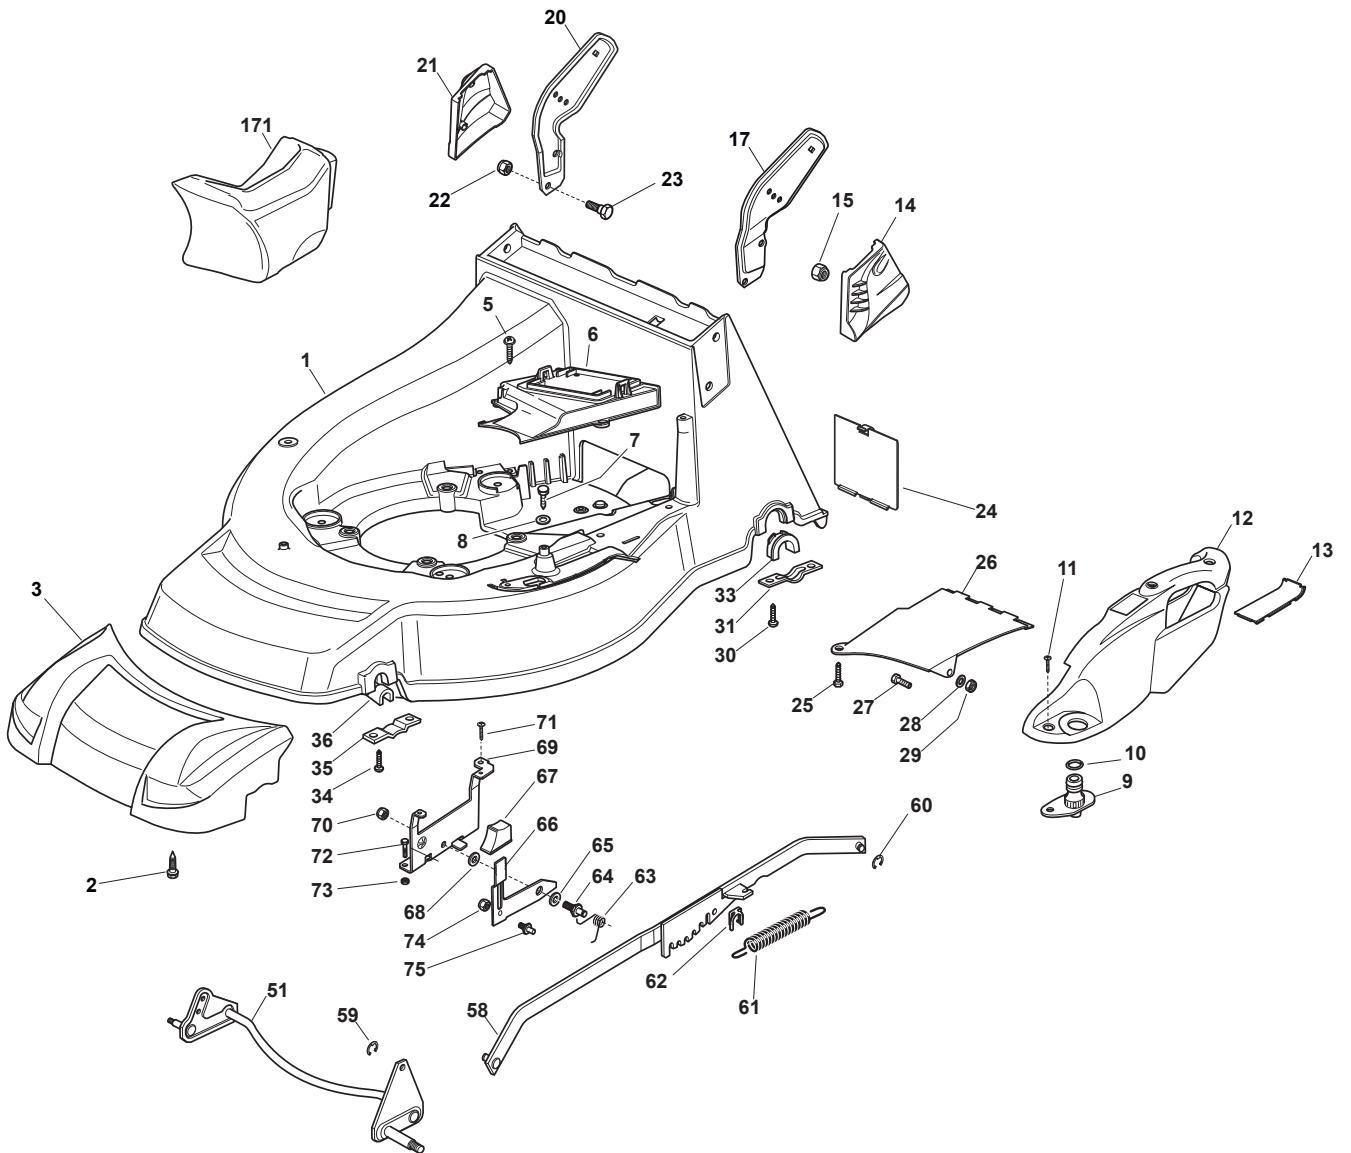

THIS INFORMATION IS NOT INTENDED FOR SALE OR RESALE, AND THIS NOTICE MUST REMAIN ON ALL COPIES.

Fig.	Quantity	Part No	Description	Notes
26	1	322108205/1	Conveyor	
1	1	381004743/0	Grey Deck	
2	4	112735420/0	Screw	
3	1	322226112/1	Mask, Grey	
5	2	112728522/0	Screw	
6	1	322060221/0	Belt Protection	
7	1	112731350/0	Screw	
8	2	112523040/0	Washer	
9	1	122034000/0	Washing Connection	
10	1	119035000/0	Or Ring	
11	3	112728520/0	Screw	
12	1	122060146/0	Deck, Adjustment	
13	1	122546070/0	Plate	
14	1	322601003/0	Protection	
15	2	112155000/0	Nut	
17	1	322778397/1	Left Bracket	
20	1	322778396/1	Right Bracket	
21	1	322601002/1	Protection, Right	
22	2	112155000/0	Nut	
23	2	112793301/0	Screw	
24	1	122595352/0	Inspection Door	
25	1	112731350/0	Screw	
27	1	112789000/0	Screw	
28	1	112523020/0	Washer	
29	1	112154330/0	Nut	
30	4	112731350/0	Screw	
31	2	322545147/0	Plate	
33	2	322038407/0	Brass	
34	4	112731350/0	Screw	
35	2	322545156/0	Plate	
36	2	122038400/1	Brass	
51	1	381302865/0	Axle, Front Wheels	
58	1	381002039/1	Rod, Height Adjustment	
59	1	112000930/0	Benzing Ring	
60	1	112000930/0	Benzing Ring	
61	1	122446187/0	Spring	
62	1	112436051/0	Plate	
63	1	122446176/1	Spring	
64	1	122517880/1	Pin	
65	1	322672152/0	Antifriction Washer	
66	1	322322829/1	Lever, Height Adjustment	
67	1	122602000/0	Lever Control Button	
68	1	322672151/0	Antifriction Washer	
69	1	322785115/0	Support, Height Adjustment	
70	1	112155000/0	Nut	
71	1	112729600/0	Screw	
72	2	112793102/0	Screw	
73	2	112293201/0	Nut	
74	1	112154510/0	Nut	
75	1	122519746/0	Pin	
171	1	322140224/1	Cap	