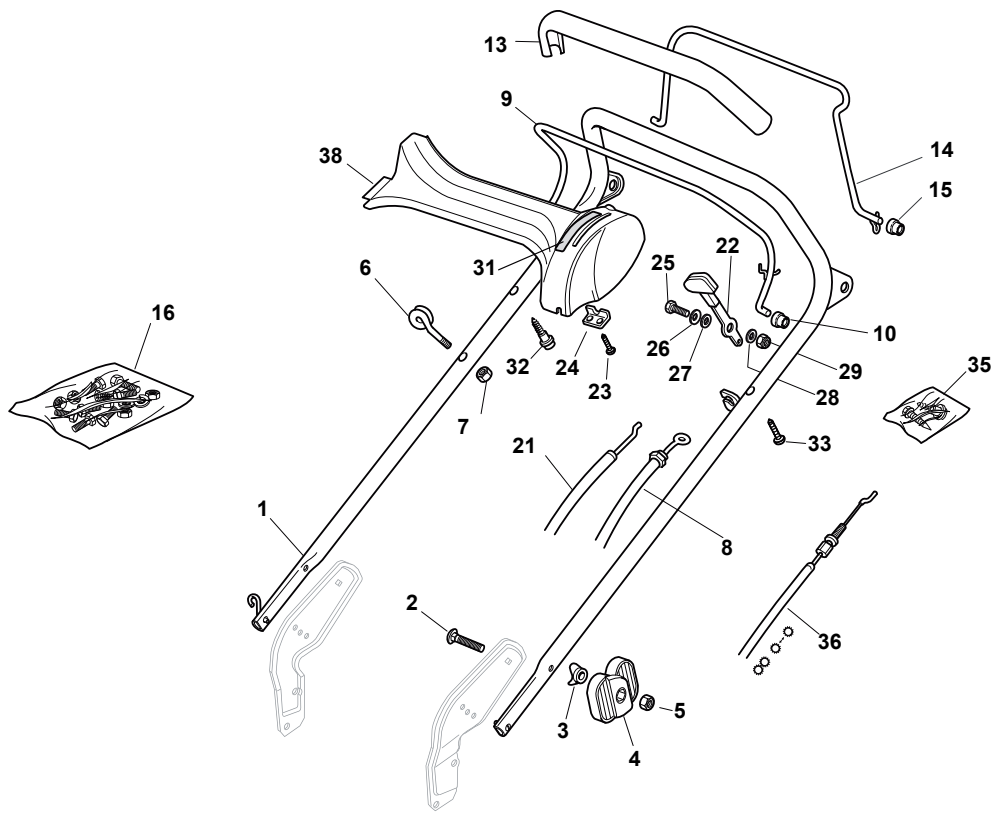

Fig.	Quantity	Part No	Description	Notes
1	1	381006861/0	Handle, Upper Part	
2	2	112819120/0	Screw	
3	2	122671651/0	Washer	
4	2	322399804/1	Nut	
5	2	112293200/0	Nut	
6	1	122430309/0	Spring	
7	1	112154330/0	Nut	
8	1	181000616/1	Cable, Thread Engine Brake	GGP Engine
8	1	181000616/1	Cable, Thread Engine Brake	Honda Engine
8	1	181000634/0	Cable, Thread Engine Brake	B&S 575/550 Series
8	1	181000757/0	Cable, Thread Engine Brake	B&S 625/675 Series
9	1	181003291/3	Lever, Engine Brake	
10	2	122041966/0	Bushing	
12	1	122291050/0	Handgrip Black	
14	1	181003288/1	Driving Lever	
15	2	322041965/1	Bushing	
16	1	381008610/1	Outfit, Screws	
35	1	381008609/0	Outfit, Screws	
36	1	381000669/0	Cable Rear Drive	(General Transmission)
36	1	381000673/0	Cable Rear Drive	(Bi. Ci. Di.)