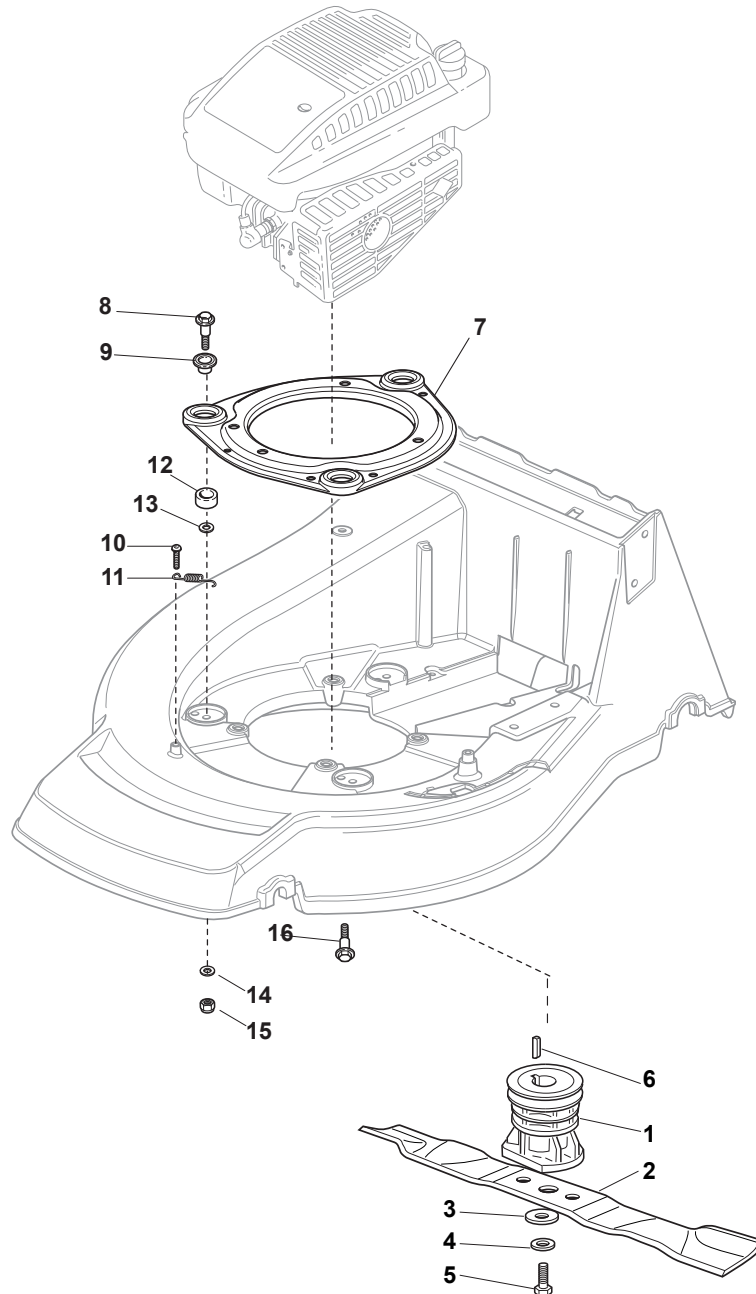

Fig.	Quantity	Part No	Description	Notes
2	1	181004366/2	Blade	
3	1	122160400/0	Elastic Disc	
4	1	112523080/0	Washer	
5	1	112735698/0	Screw	
6	1	112139100/0	Feather, Crankshaft Ø 22,2	for B&S and GGP Engines
6	1	112139150/0	Feather, Crankshaft Ø 25	for HONDA Engines
7	1	112692080/0	Screw	for B&S Engine
7	2	112691800/0	Screw	for B&S Engine
7	3	112691600/0	Screw	for GGP Engine
7	3	112691900/0	Screw	for HONDA Engine
8	3	112155000/0	Nut	
9	3	112521350/0	Washer	
1	1	122465607/3	Hub With Pulley, Crankshaft Ø 22.2	for B&S and GGP Engines
1	1	122465608/2	Hub With Pulley, Crankshaft Ø 25	for HONDA Engines

Fig.	Quantity	Part No	Description	Notes
1	1	122465638/1	Hub With Pulley, Crankshaft Ø 22.2	for B&S and GGP Engines
1	1	122465639/1	Hub With Pulley, Crankshaft Ø 25	for HONDA Engines
2	1	181004383/0	Blade, AVS	
3	1	122160400/0	Elastic Disc	
4	1	112523080/0	Washer	
5	1	112736815/0	Screw	
6	1	112139100/0	Feather, Crankshaft Ø 22,2	for B&S and GGP Engines
6	1	112139150/0	Feather, Crankshaft Ø 25	for HONDA Engines
7	1	322207223/0	Flange	
8	3	122524329/0	Pin	
9	3	322672201/0	Washer	
10	1	112729601/1	Screw	
11	1	122450445/0	Spring	
12	3	322250012/0	No Vibrations Rubber	
13	3	122671651/0	Washer	
14	3	112521350/0	Washer	
15	3	112155000/0	Nut	
16	3	112735108/1	Screw	for Honda Engine

Fig.	Quantity	Part No	Description	Notes
1	1	122465638/1	Hub With Pulley, Crankshaft Ø 22.2	
2	1	181004366/2	Blade	
3	1	122160400/0	Elastic Disc	
4	1	112523080/0	Washer	
5	1	112736815/0	Screw	
6	1	112139100/0	Feather, Crankshaft Ø 22,2	
7	3	112154210/0	Nut	
8	3	122170835/0	Spacer	
9	3	112521350/0	Washer	
10	1	322170964/0	Protection	
11	3	112692050/0	Screw	