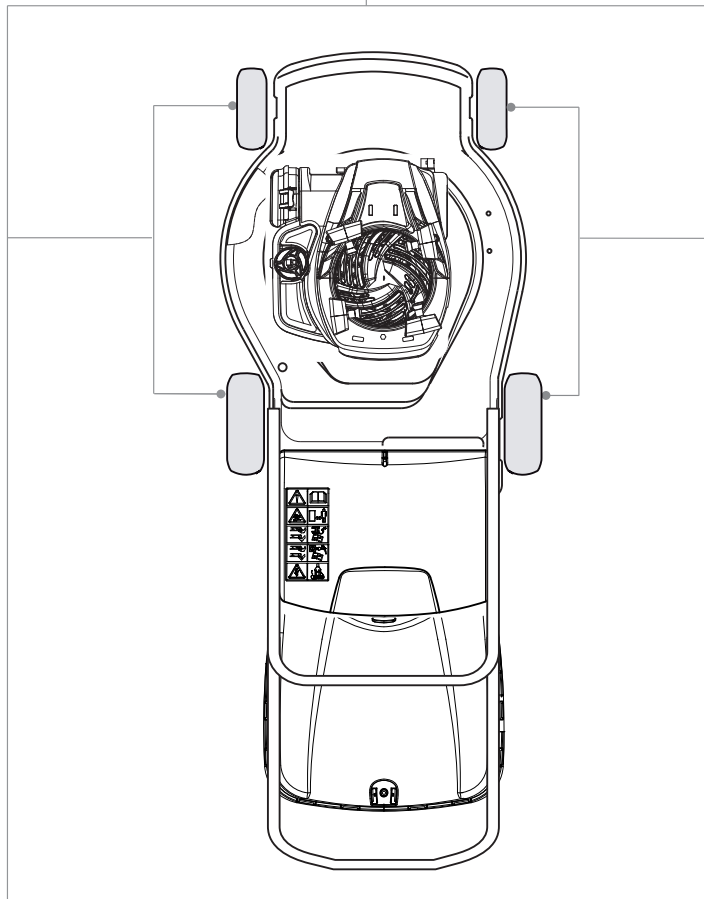

Spark Aluminium Wheels - Ø 210

Hubcap only
for Alluminium Wheels

6

7

8

9

10

11

12

13