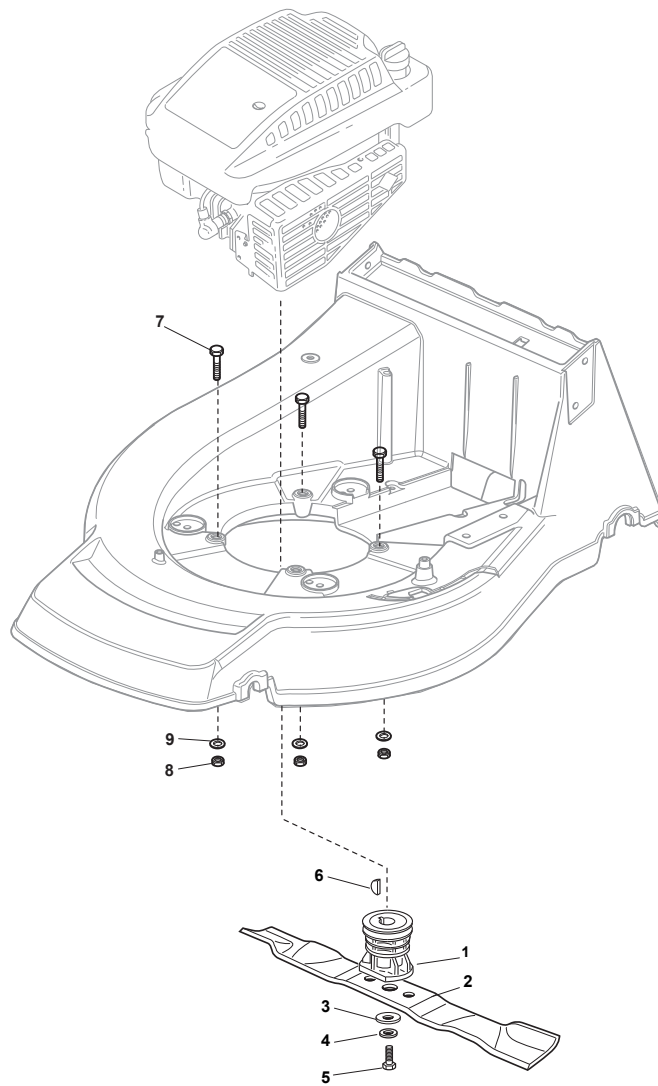

11

12

13

Fig.	Quantity	Part No	Description	Notes
1	4	381007490/0	Wheel	
2	8	119216035/0	Bearing	
3	4	381007487/0	Wheel	
4	8	112521350/0	Washer	
5	8	112155000/0	Nut	
6	4	322110653/0	Hub Cap	
7	4	322110314/0	Hub Cap Grey	
8	4	322110643/0	Hub Cap Grey	
9	4	322110382/0	Hub Cap Grey	
10	4	322110416/0	Hub Cap Grey	
11	4	322110492/0	Hub Cap Grey	
11	4	322110563/0	Hub Cap Yellow	
12	4	322110494/0	Hub Cap Grey	
13	4	322110496/0	Hub Cap Grey	

Fig.	Quantity	Part No	Description	Notes
2	1	181004366/2	Blade	
3	1	122160400/0	Elastic Disc	
4	1	112523080/0	Washer	
5	1	112735698/0	Screw	
6	1	112139100/0	Feather, Crankshaft Ø 22,2	for B&S and GGP Engines
6	1	112139150/0	Feather, Crankshaft Ø 25	for HONDA Engines
7	1	112692080/0	Screw	for B&S Engine
7	2	112691800/0	Screw	for B&S Engine
7	3	112691600/0	Screw	for GGP Engine
7	3	112691900/0	Screw	for HONDA Engine
8	3	112155000/0	Nut	
9	3	112521350/0	Washer	
1	1	122465607/3	Hub With Pulley, Crankshaft Ø 22.2	for B&S and GGP Engines
1	1	122465608/2	Hub With Pulley, Crankshaft Ø 25	for HONDA Engines