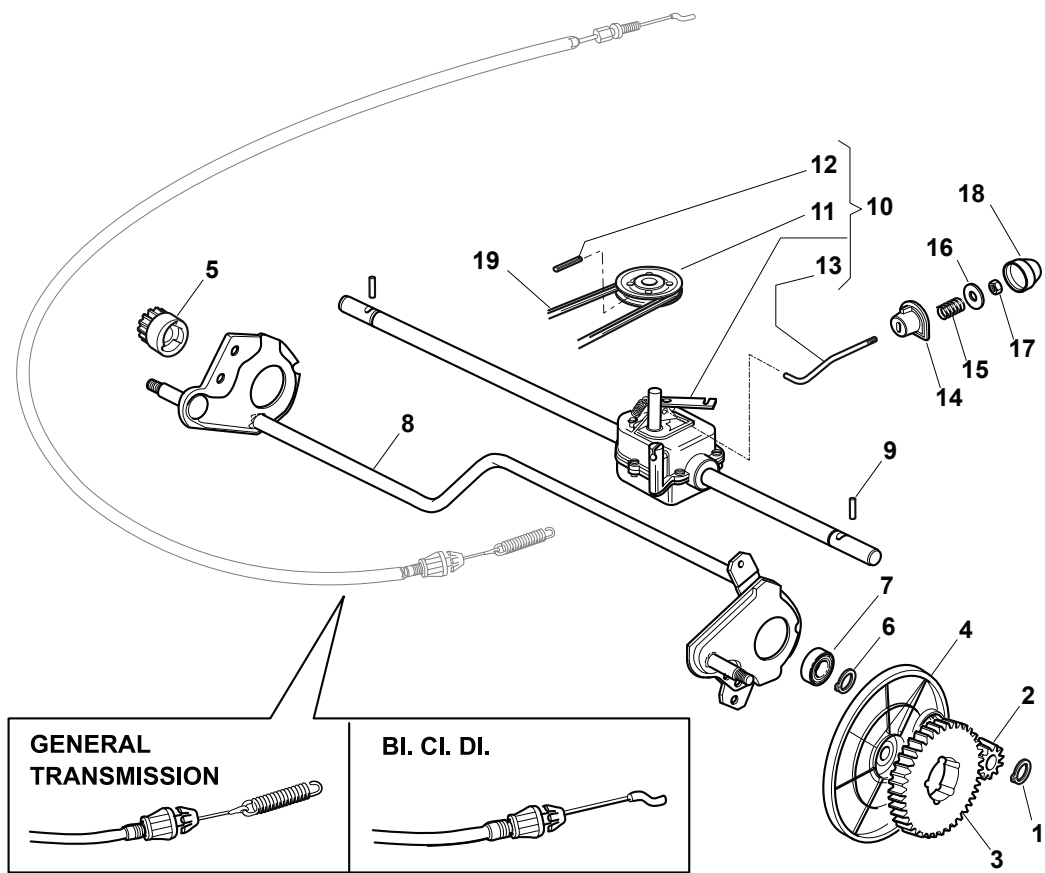

Fig.	Quantity	Part No	Description	Notes
3	1	381003472/0	Lever, Engine Brake	Black
1	1	381006670/2	Handle Tube	
2	1	381003349/0	Lever, Driving	
3	1	381003344/0	Lever, Engine Brake	Red
4	1	122430309/0	Spring	
5	1	112154330/0	Nut	
6	2	381007046/0	Handle Black Upper Part Dmxnp	
6	2	381007047/0	Handle Grey Upper Part	
7	4	112735662/1	Screw	
8	4	322041967/1	Bushing	
9	3	112154510/0	Nut	
10	2	112728721/0	Screw	
11	1	112727786/0	Screw	
12	1	181030101/0	Cable, Thread Engine Brake	
13	1	381030078/0	Cable Rear Drive	
14	1	322551639/0	Fixed Plate	
15	2	322806644/0	Protection	
16	2	112727812/0	Screw	
17	2	112523000/1	Washer	
19	1	322488301/0	Joint Sleeve Grey Right	
20	1	322488303/0	Joining Sleeve Grey Left	
21	2	122671651/0	Washer	
22	2	112819105/0	Screw	
23	2	322399804/1	Nut	
24	2	112293200/0	Nut	
25	2	112793301/0	Screw	
26	2	112155000/0	Nut	
27	2	118203854/0	Screw	

Fig.	Quantity	Part No	Description	Notes
1	2	112608600/0	Seeger	
2	1	122570120/1	Pinion Left	
3	2	122120105/1	Ring Gear	
4	2	322600268/0	Protection, Wheel	
5	1	122570110/1	Pinion Right	
6	2	112608600/0	Seeger	
7	2	119216035/0	Bearing	
8	1	381302867/0	Axle, Rear Wheels	
9	2	122753000/0	Pin	
10	1	181003079/1	Gear Box (Black)	(GT)
10	1	181003082/1	Gear Box Bi.Ci.Di (Grey)	(Bi. Ci. Di.)
11	1	122601909/0	Pulley	
12	1	112645705/0	Elastic Pin	
13	1	122033281/0	Adjustment Rod	
14	1	122041957/1	Bushing	
15	1	122450063/0	Spring	
16	1	322680009/0	Washer	
17	1	112154510/0	Nut	
18	1	122110230/0	Hub Cover	
19	1	135064150/0	Belt	