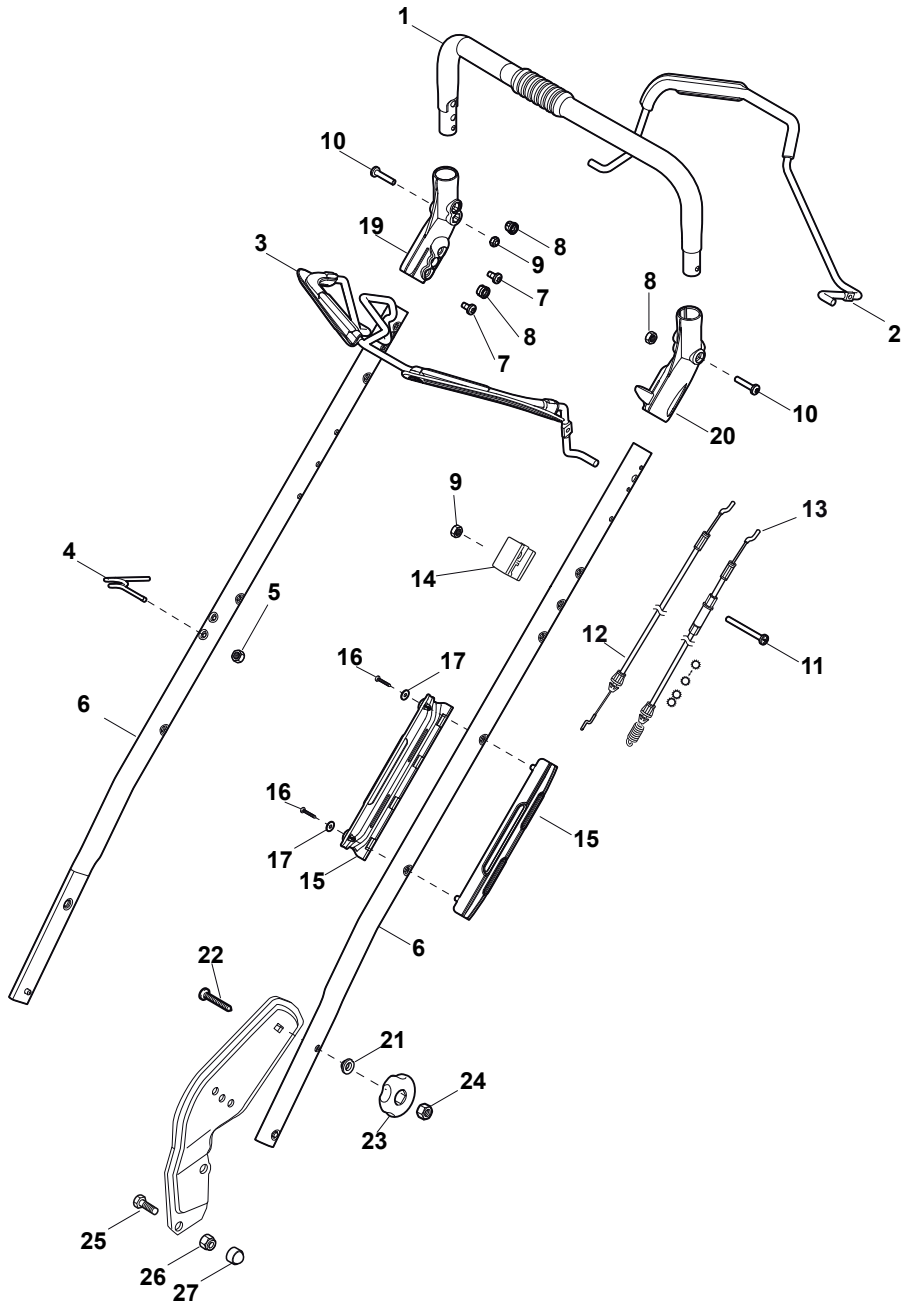

Fig.	Quantity	Part No	Description	Notes
3	1	381003472/0	Lever, Engine Brake	Black
1	1	381006670/2	Handle Tube	
2	1	381003349/0	Lever, Driving	
3	1	381003344/0	Lever, Engine Brake	Red
4	1	122430309/0	Spring	
5	1	112154330/0	Nut	
6	2	381007046/0	Handle Black Upper Part Dmxdp	
6	2	381007047/0	Handle Grey Upper Part	
7	4	112735662/1	Screw	
8	4	322041967/1	Bushing	
9	3	112154510/0	Nut	
10	2	112728721/0	Screw	
11	1	112727786/0	Screw	
12	1	181030077/0	Cable, Thread Engine Brake	
13	1	381030078/0	Cable Rear Drive	
14	1	181007145/0	Throttle Cable	B&S Engine
14	1	181007199/0	Throttle Cable	Honda / GGP Engine
15	2	322806644/0	Protection	
16	2	112727812/0	Screw	
17	2	112523000/1	Washer	
19	1	322488301/0	Joint Sleeve Grey Right	
20	1	322488303/0	Joining Sleeve Grey Left	
21	2	122671651/0	Washer	
22	2	112819105/0	Screw	
23	2	322399804/1	Nut	
24	2	112293200/0	Nut	
25	2	112793301/0	Screw	
26	2	112155000/0	Nut	
27	2	118203854/0	Screw	

Fig.	Quantity	Part No	Description	Notes
1	2	112608600/0	Seeger	
2	1	122570120/1	Pinion Left	
3	2	122120105/1	Ring Gear	
4	2	322600268/0	Protection, Wheel	
5	1	122570110/1	Pinion Right	
6	2	112608600/0	Seeger	
7	2	119216035/0	Bearing	
8	1	381302867/0	Axle, Rear Wheels	
9	2	122753000/0	Pin	
10	1	181003079/1	Gear Box (Black)	(GT)
10	1	181003082/1	Gear Box Bi.Ci.Di (Grey)	(Bi. Ci. Di.)
11	1	122601909/0	Pulley	
12	1	112645705/0	Elastic Pin	
13	1	122033281/0	Adjustment Rod	
14	1	122041957/1	Bushing	
15	1	122450063/0	Spring	
16	1	322680009/0	Washer	
17	1	112154510/0	Nut	
18	1	122110230/0	Hub Cover	
19	1	135064150/0	Belt	